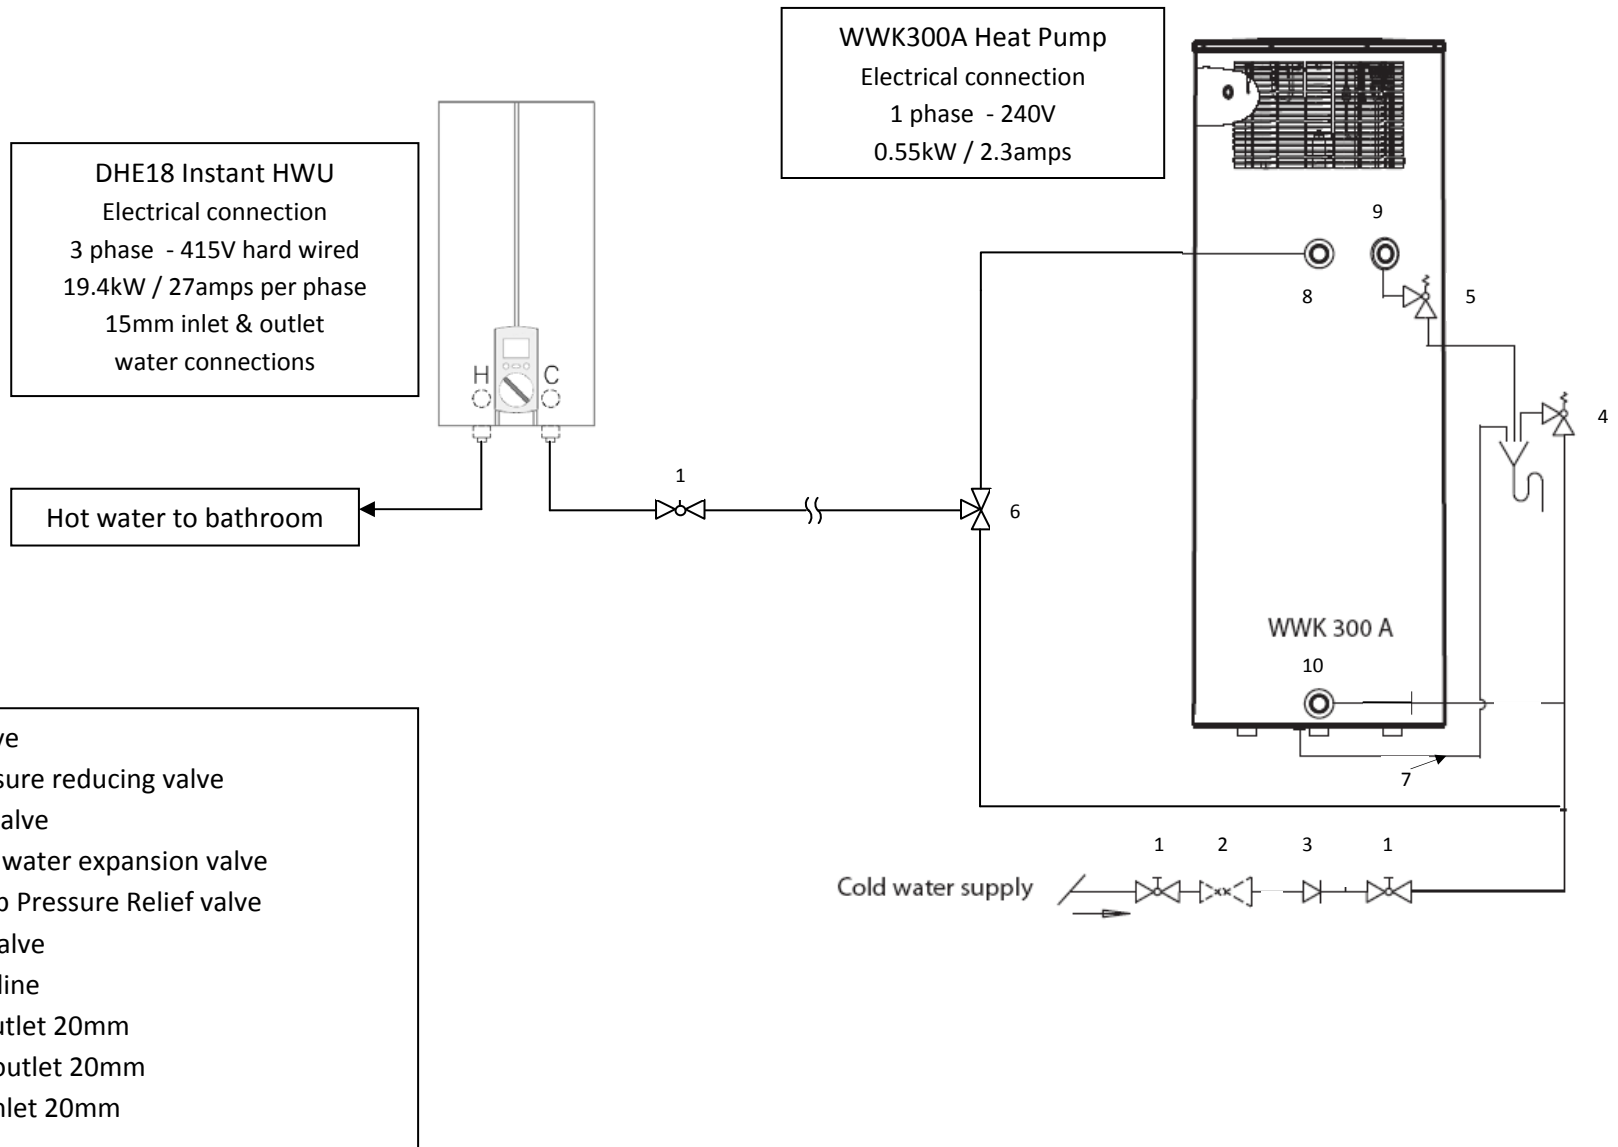

STIEBEL ELTRON

Stiebel Eltron WWK300A heat pump installed with a Stiebel Eltron DHE instantaneous hot water system to boost the dead leg